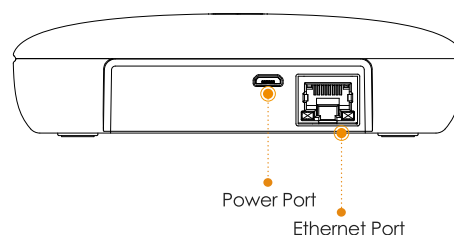

Wireless

Wireless Frequencies: 433MHz
Transmit Power: 10dBm
Transmit Distance: 200m (656.2ft) open area
Wi-Fi: IEEE802.11b/g/n(2.4GHz)